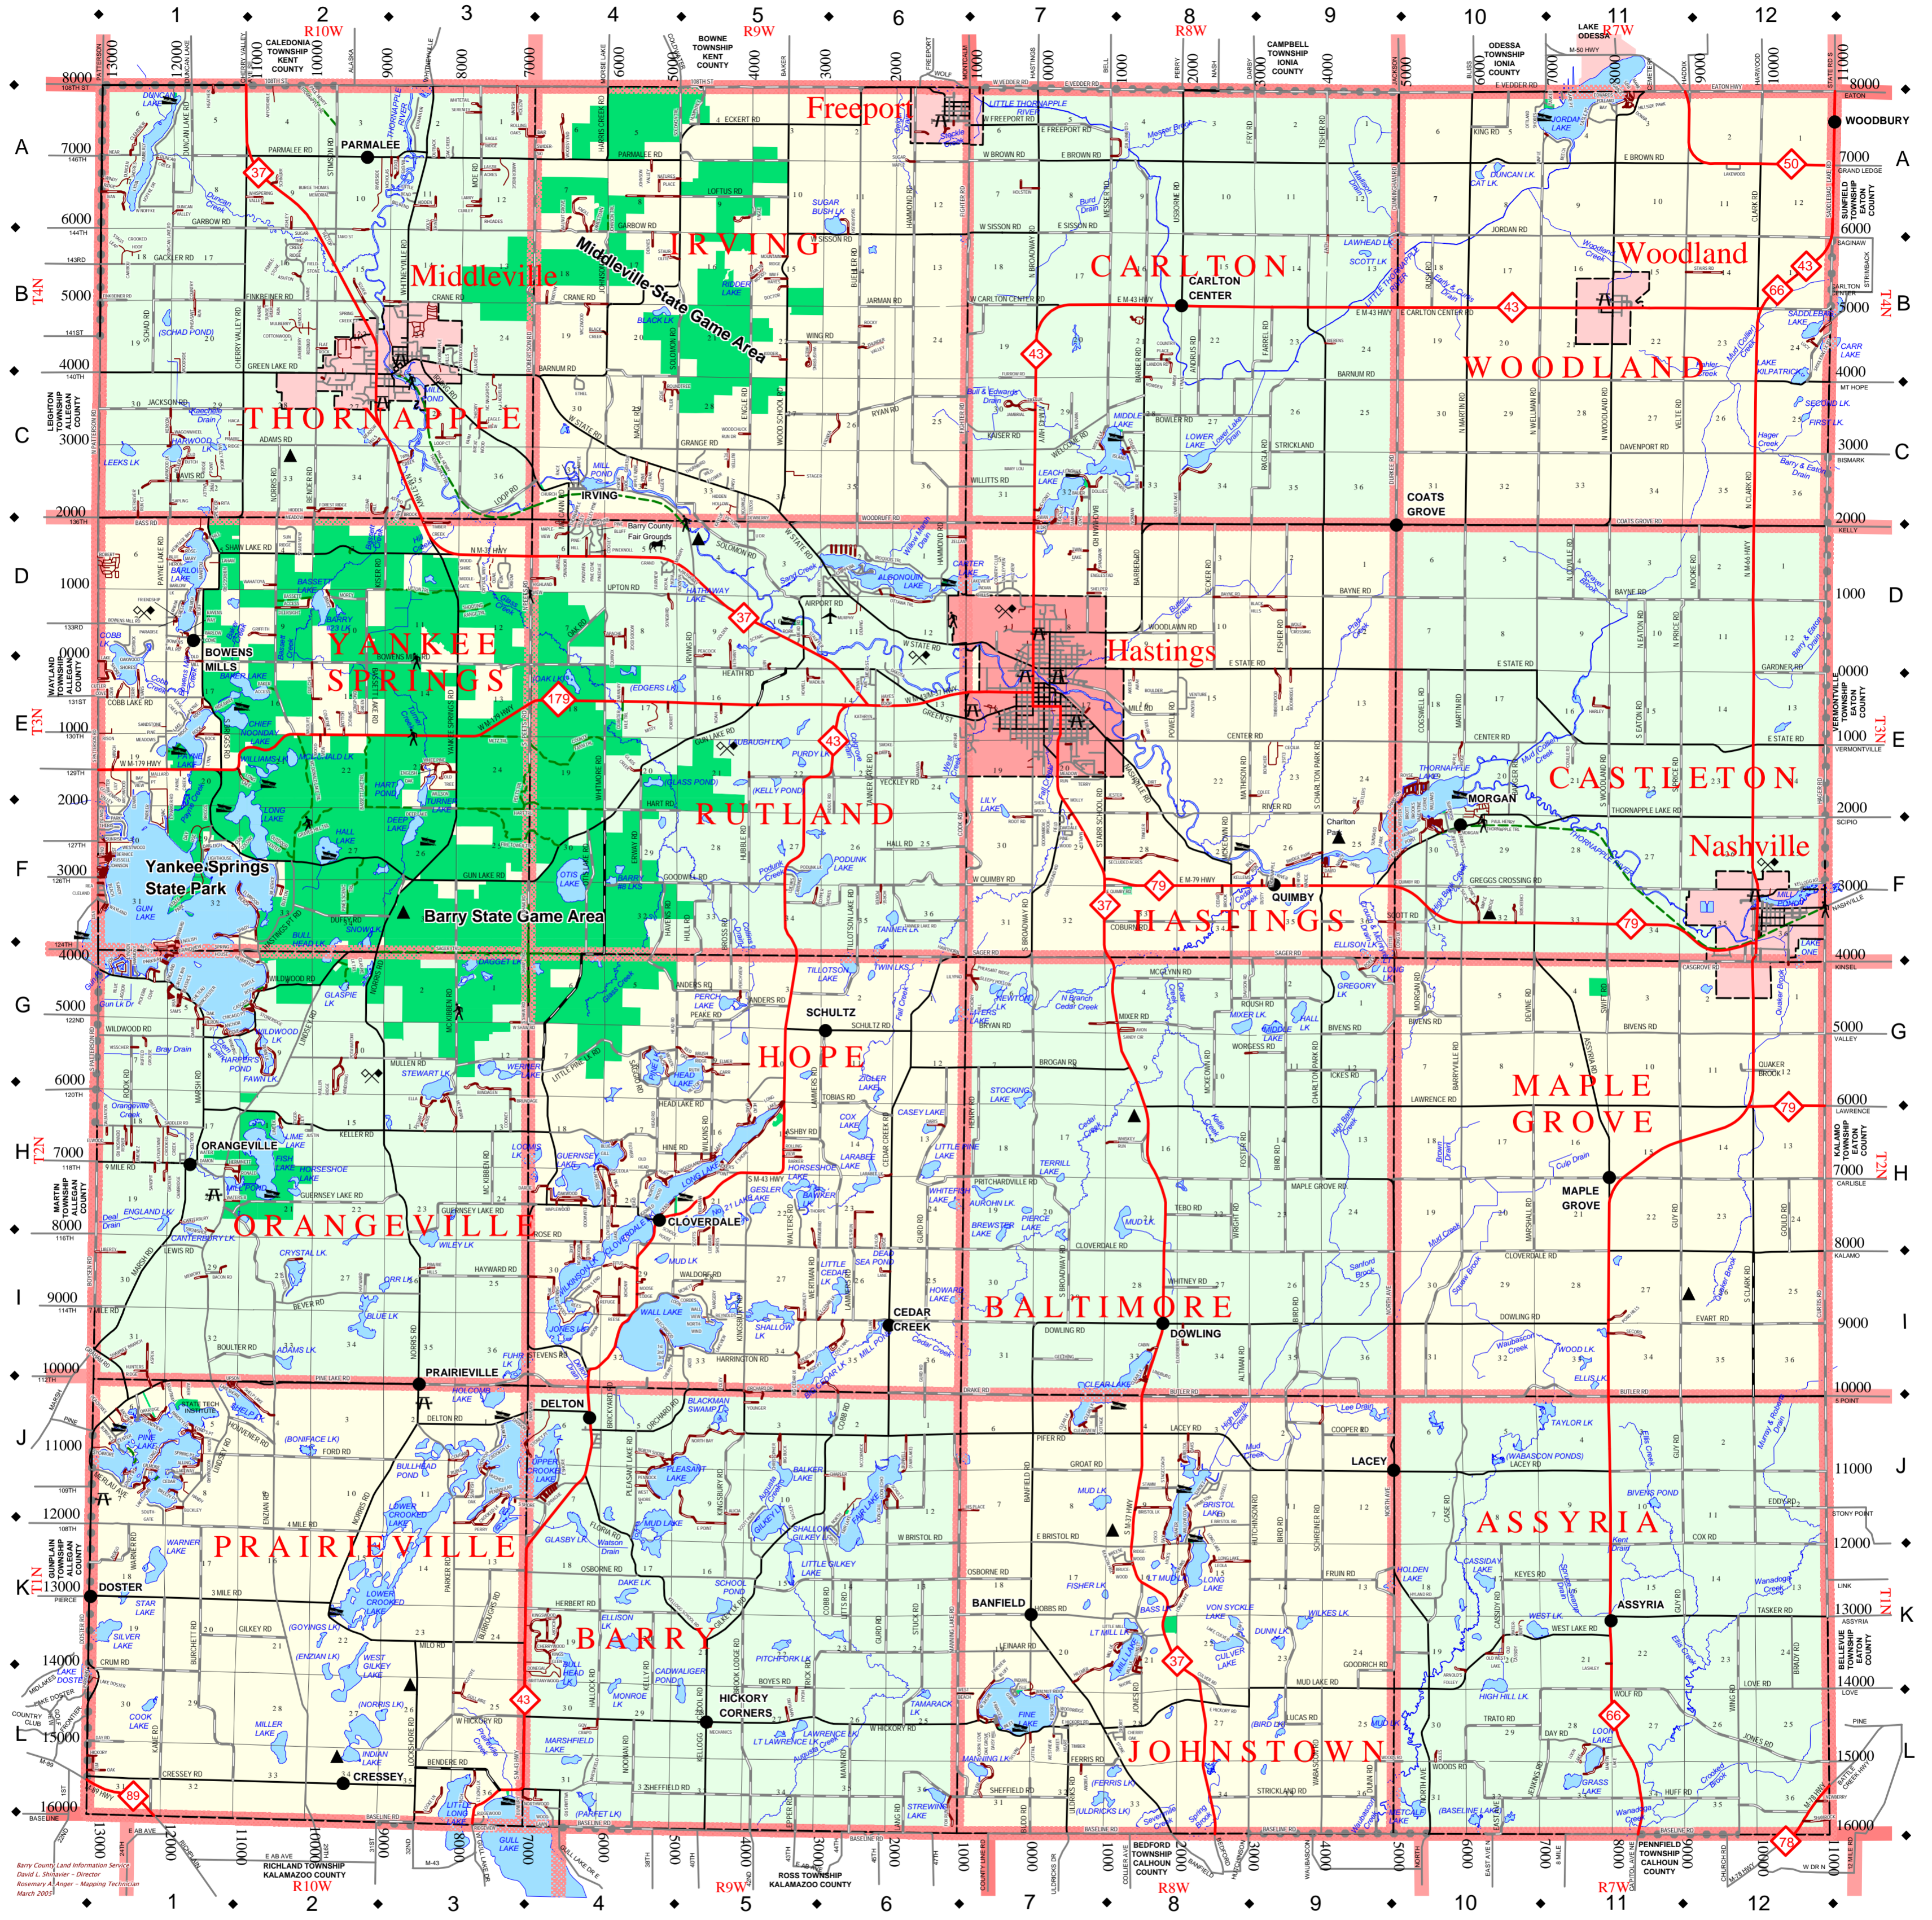

Barry County Michigan

Scale in Miles
1" = 1.5 mile

- State Highways
- County Primary Roads
- County Local Roads
- Municipal & Private Roads maintained by Barry County
- State Owned Lands

Legend

1. Paved
   - Gravel
   - Historical Sites
   - Public Access Sites
   - Golf Courses
   - Trails
   - Trailhead
   - Parks
2. See reverse side for inset maps of Hastings, villages and congested lake areas.